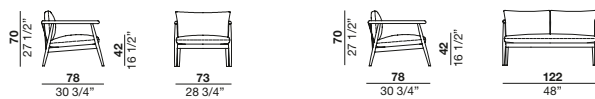

KARIN registered model / modello depositato

[Setsu & Shinobu Ito]

Structure: natural or coffee stained ashwood with natural or dark brown hide cord.

Suspension: elastic webbing.

Cushions: feather with polyurethane insert and cotton cloth.